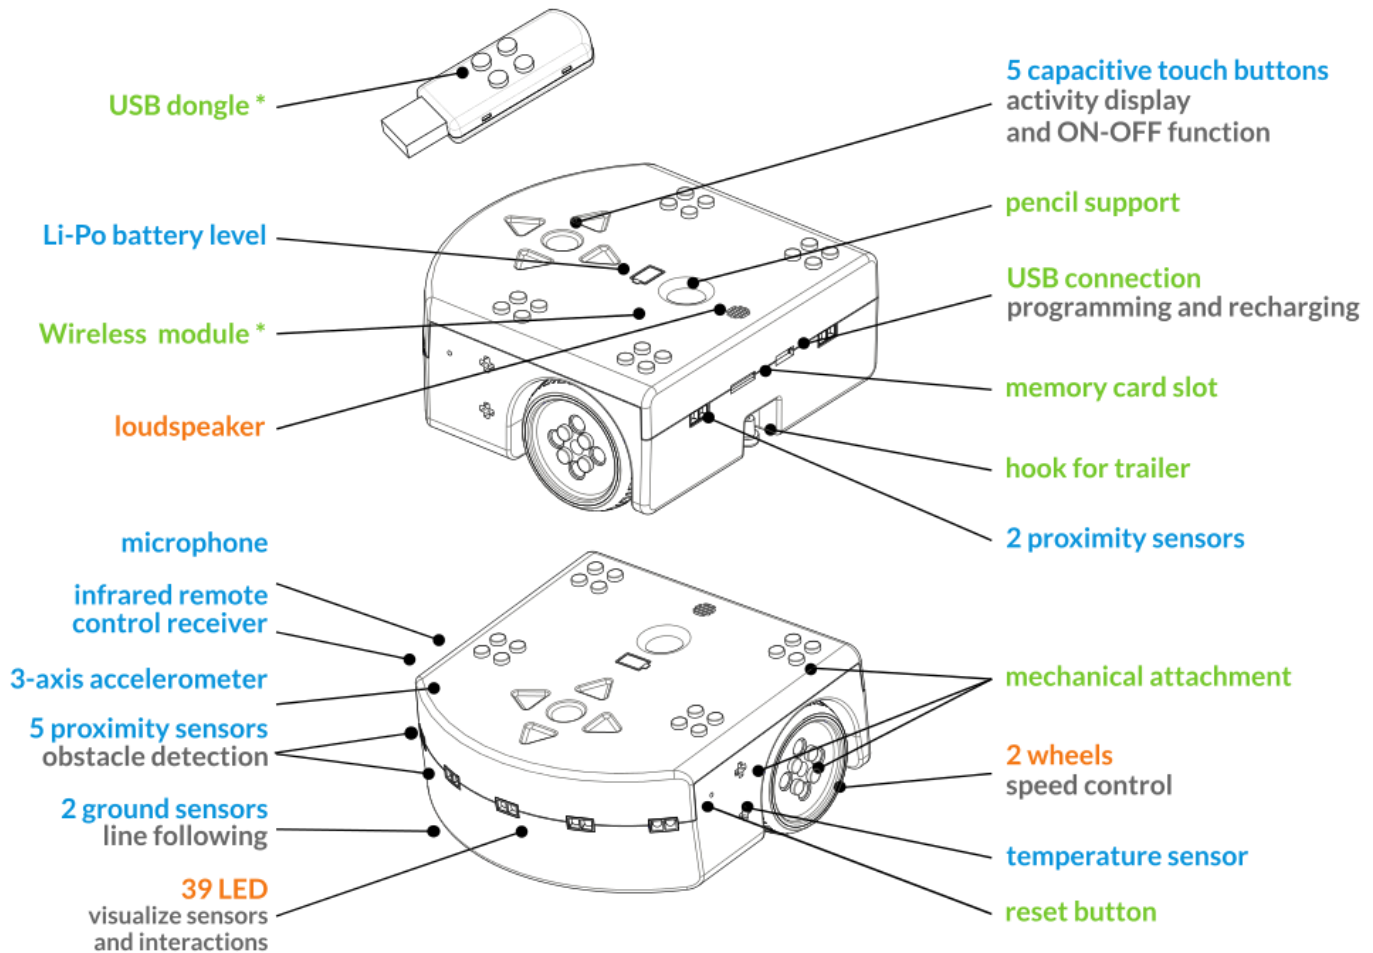

* available only with Wireless Thymio

actuators

sensors

other